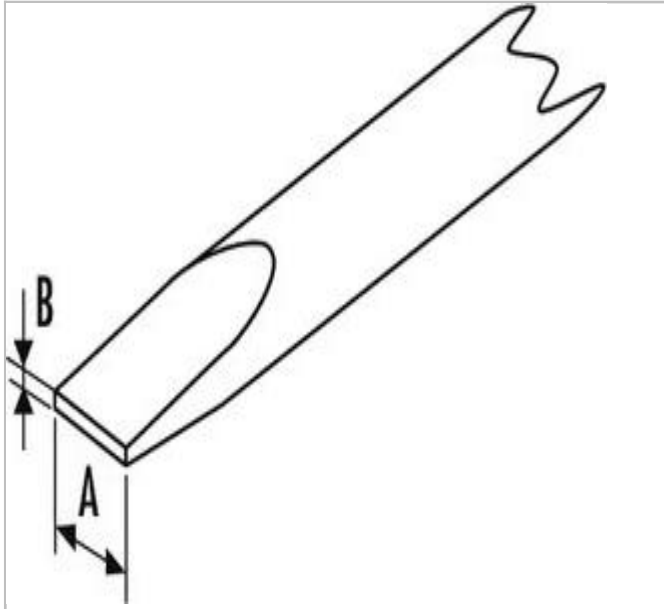

## E160204 | EXPERT Screwdrivers for slotted head screws with bolster (flared)

### Description:

- ISO 2380-1
- ISO 2380-2
- trimaterial ergonomic comfortable and effective handle.
- Bit color code: red.
- Round chrome plated blade in Chrome Vanadium steel.
- Sand-blasted tip.
- Hex bolster.

	<b>E160204</b>
Diameter [mm]	40
Length L1 [mm]	226
Length L2 [mm]	200.0
Weight [g]	226
Tip Size ["]	7/16"
Tip Type ["]	Keystone slotted
Handle Style ["]	Tri-Material
Ratcheting ["]	Non-Ratcheting