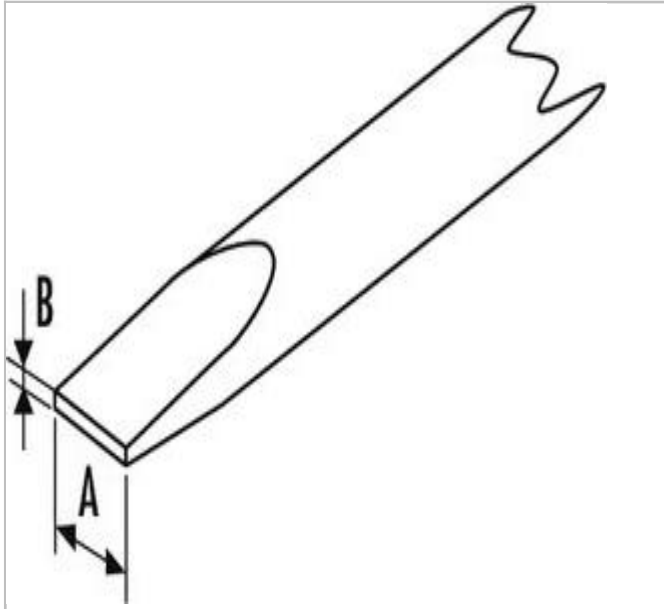

E160203 | EXPERT Screwdrivers for slotted head screws with bolster (flared)

Description:

- ISO 2380-1
- ISO 2380-2
- trimaterial ergonomic comfortable and effective handle.
- Bit color code: red.
- Round chrome plated blade in Chrome Vanadium steel.
- Sand-blasted tip.
- Hex bolster.

	E160203
Diameter [mm]	40
Length L1 [mm]	266
Length L2 [mm]	175.0
Weight [g]	150
Tip Size ["]	3/8"
Tip Type ["]	Keystone slotted
Handle Style ["]	Tri-Material
Ratcheting ["]	Non-Ratcheting