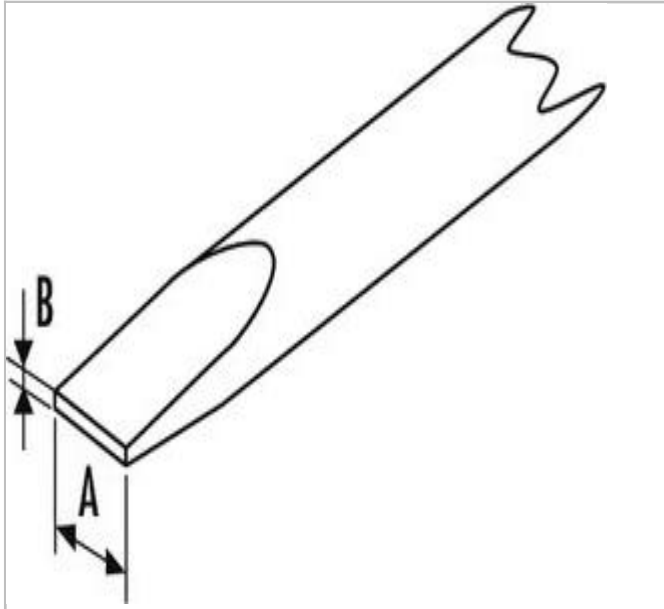

E160202 | EXPERT Screwdrivers for slotted head screws with bolster (flared)

Description:

- ISO 2380-1
- ISO 2380-2
- trimaterial ergonomic comfortable and effective handle.
- Bit color code: red.
- Round chrome plated blade in Chrome Vanadium steel.
- Sand-blasted tip.
- Hex bolster.

	E160202
Diameter [mm]	40
Length L1 [mm]	266
Length L2 [mm]	150.0
Weight [g]	130
Tip Size ["]	5/16"
Tip Type ["]	Keystone slotted
Handle Style ["]	Tri-Material
Ratcheting ["]	Non-Ratcheting