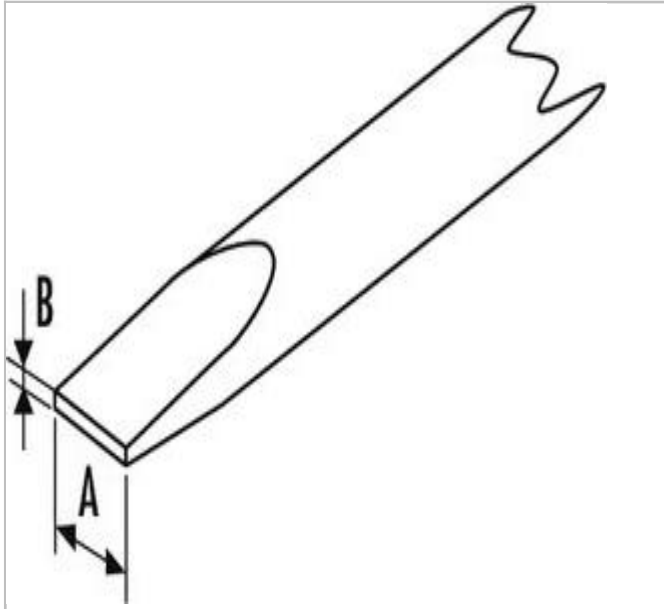

## E160104 | EXPERT Screwdrivers for slotted head screws (parallel)

### Description:

- ISO 2380-1
- ISO 2380-2
- trimaterial ergonomic comfortable and effective handle.
- Bit color code: red.
- Round chrome plated blade in Chrome Vanadium steel.
- Sand-blasted tip.

	<b>E160104</b>
Diameter [mm]	40
Length L1 [mm]	366
Length L2 [mm]	250.0
Weight [g]	164
Tip Size ["]	5/16"
Tip Type ["]	Cabinet
Handle Style ["]	Tri-Material
Ratcheting ["]	Non-Ratcheting