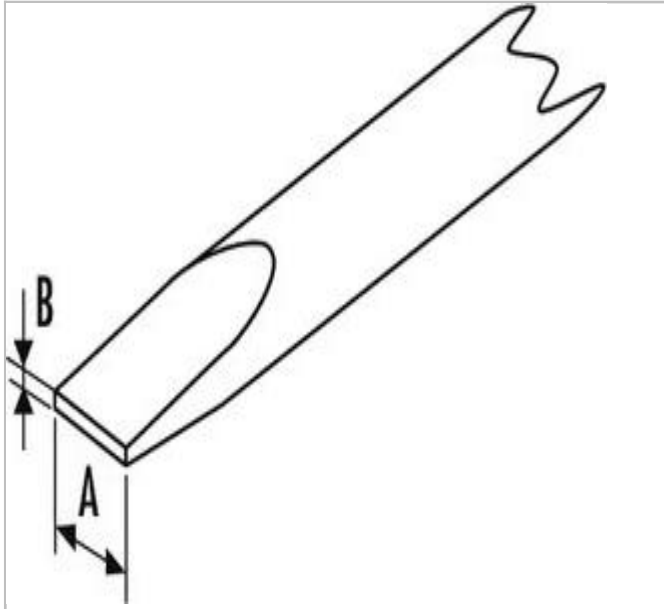

E160101 | EXPERT Screwdrivers for slotted head screws (parallel)

Description:

- ISO 2380-1
- ISO 2380-2
- trimaterial ergonomic comfortable and effective handle.
- Bit color code: red.
- Round chrome plated blade in Chrome Vanadium steel.
- Sand-blasted tip.

	E160101
Diameter [mm]	20
Length L1 [mm]	149
Length L2 [mm]	50.0
Weight [g]	16
Tip Size ["]	5/64"
Tip Type ["]	Keystone slotted
Handle Style ["]	Tri-Material
Ratcheting ["]	Non-Ratcheting