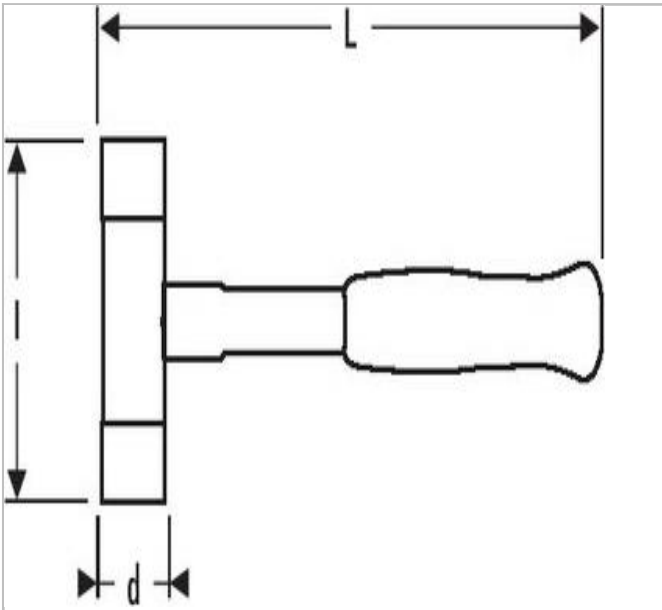

E150303 | EXPERT Interchangeable tip mallets

Description:

- Head in zinc-plated steel alloy.
- Wood handle.
- 2 Nylon tips.

	E150303
Diameter [mm]	40.0
Length L [mm]	330.0
Weight [g]	600.0