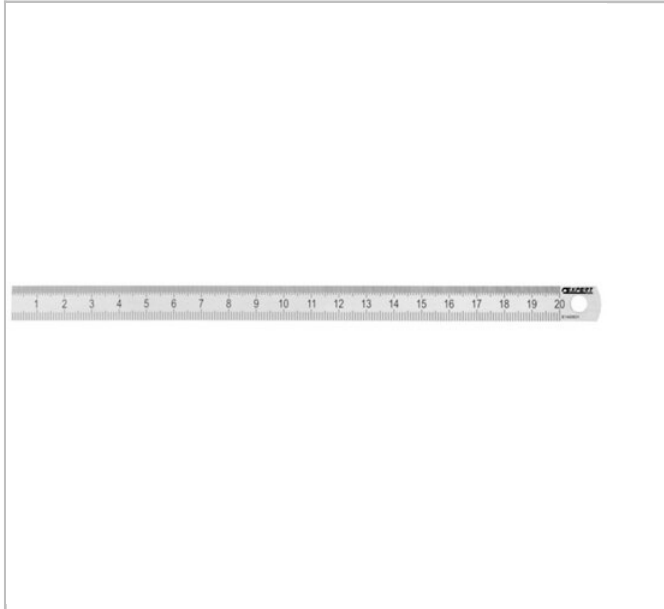

## E140801 | EXPERT Flexible rule - 200 mm

### Description:

- Engraved on both sides.
- mm and 1/2mm on each side.

	<b>E140801</b>
Length L [mm]	217.0
Weight [g]	12.0