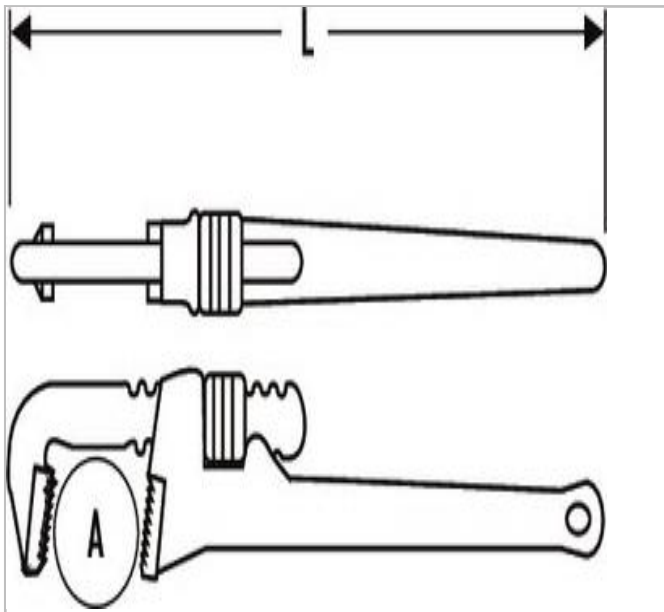

E117825 | EXPERT Pipework wrenches

Description:

- Cast-iron body.
- Forged steel jaw.
- High frequency treatment of the jaws for high resistance and perfect tube gripping.

	E117825
Length L [mm]	900.0
Weight [Kg]	9.0