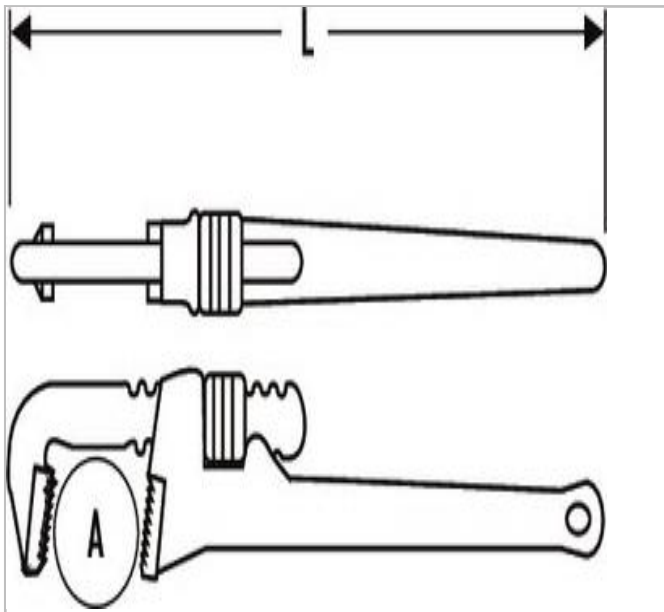

E117822 | EXPERT Pipework wrenches

Description:

- Cast-iron body.
- Forged steel jaw.
- High frequency treatment of the jaws for high resistance and perfect tube gripping.

	E117822
Length L [mm]	350.0
Weight [Kg]	1.5