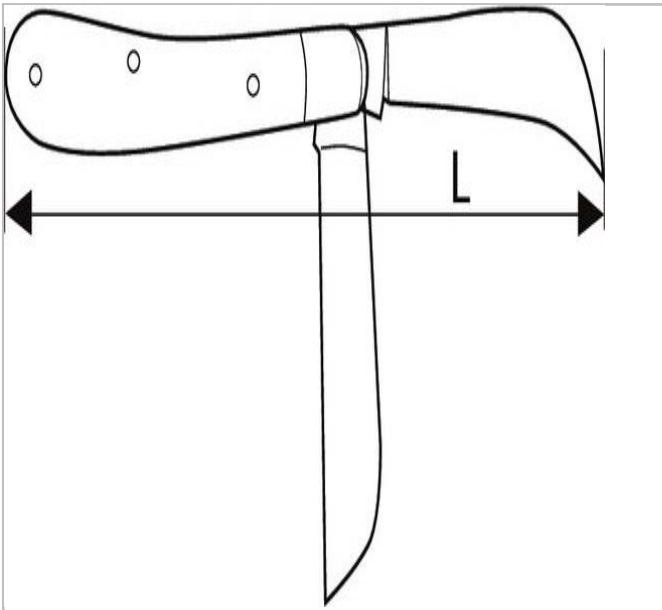

E117767 | EXPERT Dual-blade electricians knife

Description:

- Stainless steel billhook blade 60 mm.
- Stainless steel straight blade 80 mm.
- Wood handle.

|  | E117767 |
|--|----------------|
| Length L [mm] | 170 |
| Weight [g] | 115 |
| MINIMUM CUTTING CAPACITY [mm] | 0.0 |