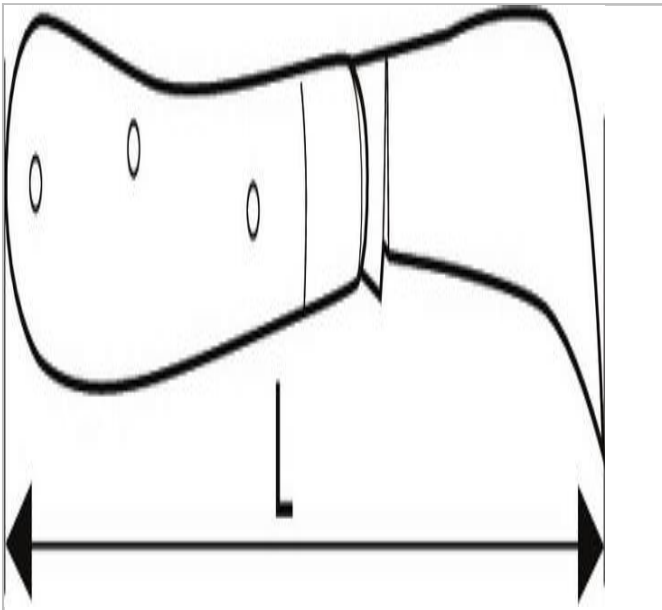

## E117763 | EXPERT Single-blade electricians knife

### Description:

- Stainless steel billhook blade 60 mm.
- Wood handle.

	<b>E117763</b>
Length L [mm]	170
Weight [g]	85
MINIMUM CUTTING CAPACITY [mm]	0.0