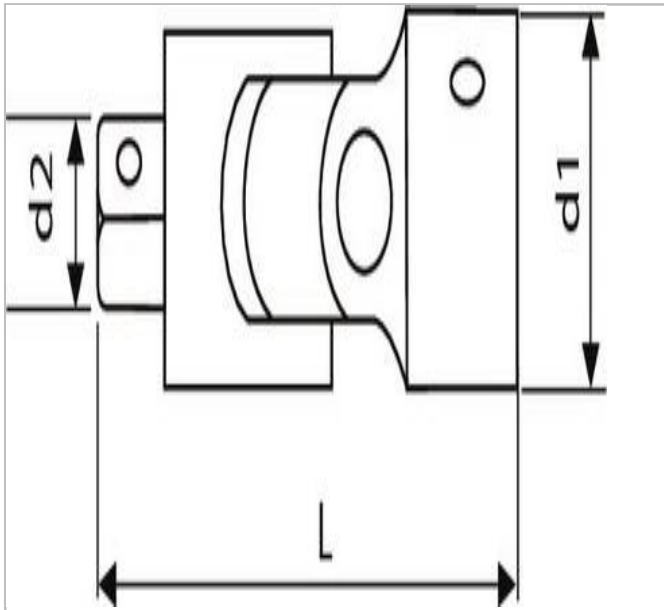

## E117367 | EXPERT 3/8" universal joint

### Description:

- ISO 3316
- DIN 3123
- ISO 1174-1
- Chrome vanadium steel.
- High Chrome finish.
- For manual use.

|  | E117367 |
|--|---------|
| Diameter D1 [mm]   | 14.0    |
| Length L [mm]  | 29.5    |
| Weight [Kg]  | 0.06    |