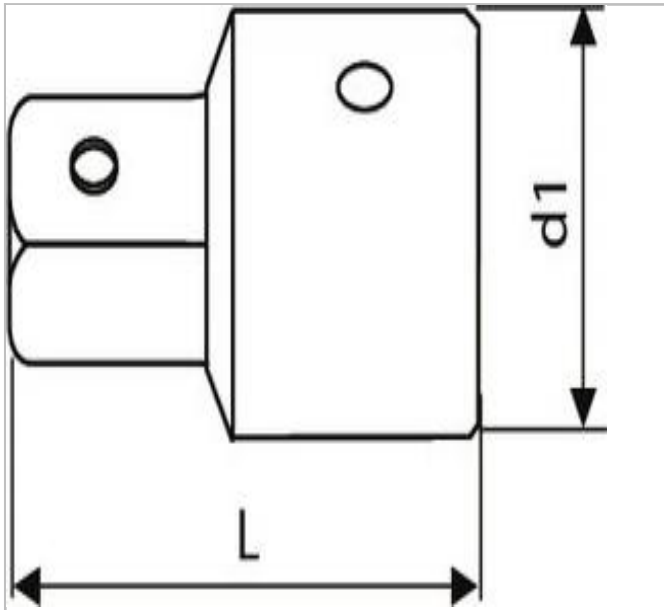

E117365 | EXPERT 3/8" to 1/4" coupler

Description:

- ISO 3316
- DIN 3123
- ISO 1174-1
- High Chrome finish.
- Chrome vanadium steel.
- For manual use.

	E117365
Diameter D1 [mm]	17.0
Length L [mm]	25.4
Weight [Kg]	0.02