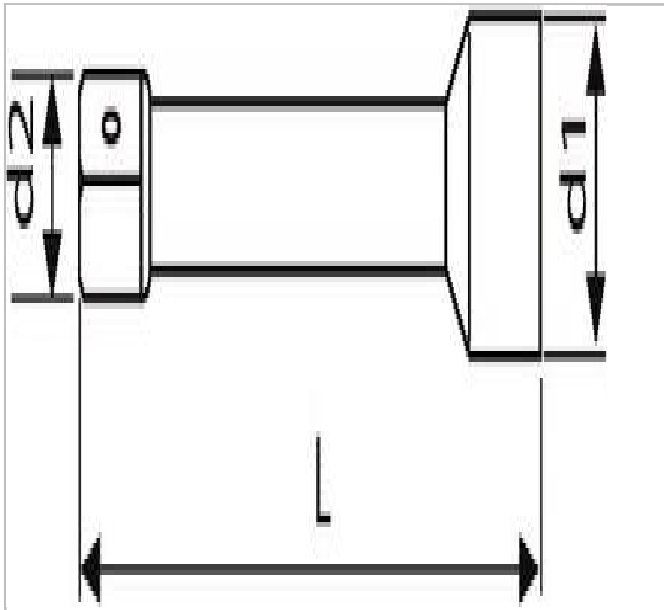

## E117364 | EXPERT 3/8" extensions

### Description:

- ISO 3315
- DIN 3122
- ISO 1174-1
- Chrome vanadium steel.
- High Chrome finish.
- For manual use.

	E117364
Diameter D1 [mm]	17.0
Length L [mm]	250.0
Weight [Kg]	0.23
Diameter D2 [mm]	12.3