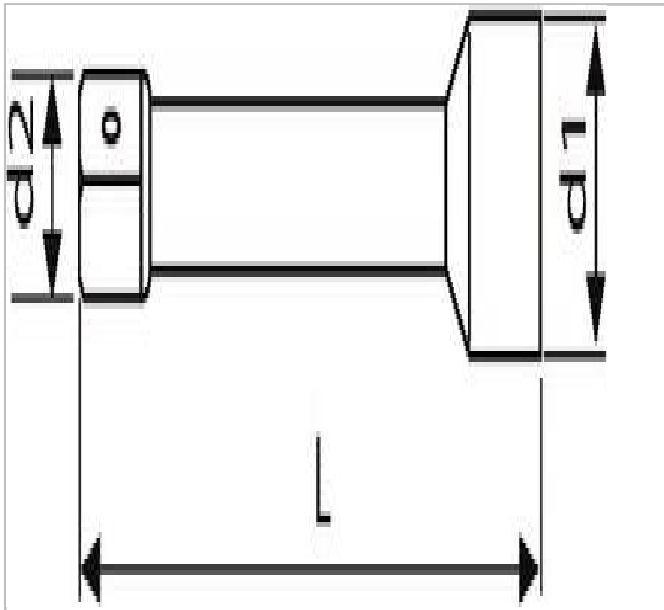

E117363 | EXPERT 3/8" extensions

Description:

- ISO 3315
- DIN 3122
- ISO 1174-1
- Chrome vanadium steel.
- High Chrome finish.
- For manual use.

	E117363
Diameter D1 [mm]	17.0
Length L [mm]	75.0
Weight [Kg]	0.075
Diameter D2 [mm]	12.3