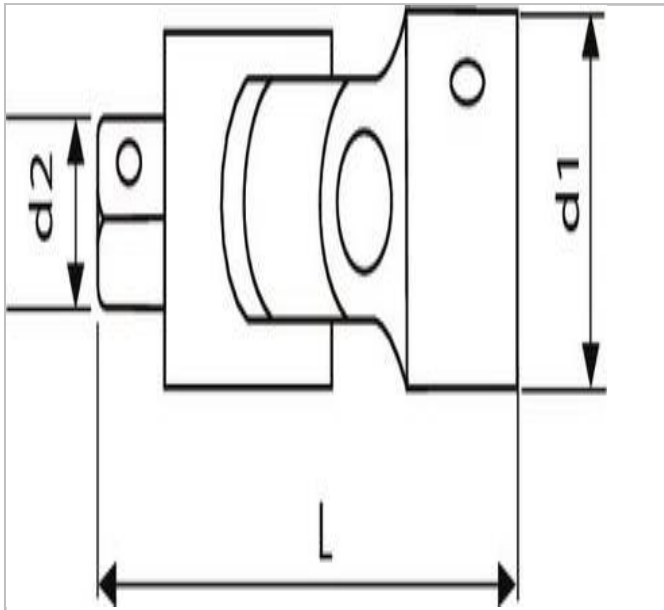

E117360 | EXPERT 1/4" universal joint

Description:

- ISO 3316
- DIN 3123
- ISO 1174-1
- Chrome vanadium steel.
- High Chrome finish.
- For manual use.

	E117360
Length L [mm]	25.2
Diameter D1 [mm]	14.0
Diameter D2 [mm]	8.51
Weight [Kg]	0.022