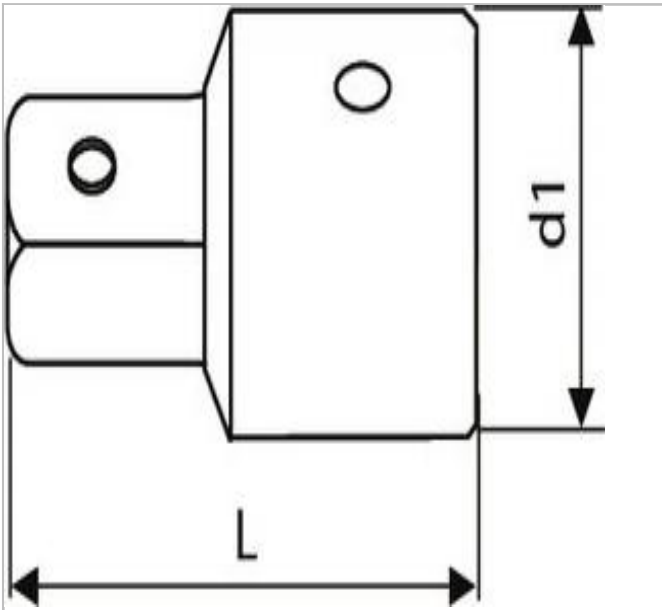

E117358 | EXPERT 1/4" to 3/8" coupler

Description:

- ISO 3315
- DIN 3122
- ISO 1174-1
- Chrome vanadium steel.
- High Chrome finish.
- For manual use.

	E117358
Length L [mm]	25.0
Diameter D1 [mm]	12.4
Diameter D2 [mm]	8.51
Weight [Kg]	0.016