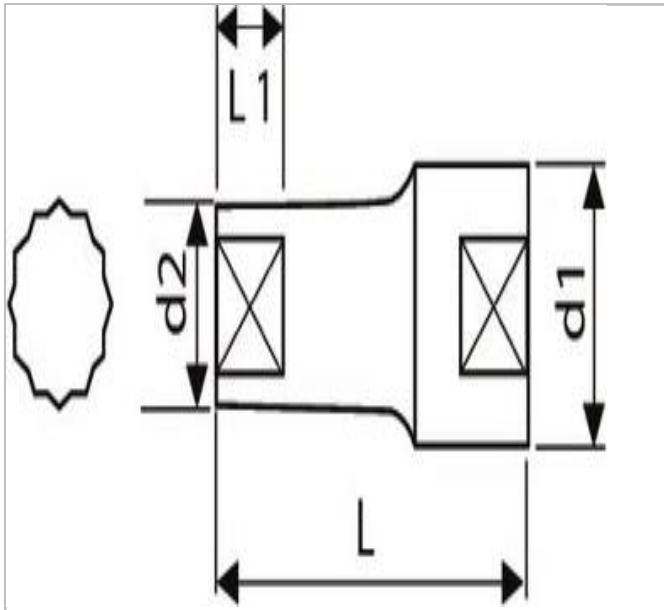

E117291 | EXPERT 1/2" 12-point long sockets - Metric

Description:

- ISO 2725-1
- DIN 3124
- ISO 1174-1
- ISO 1711-1
- ISO 691
- Chrome vanadium steel.
- OGV® profile: tightening torque applied to the sides rather than to the angles of the nut.
- High Chrome finish.
- For manual use.

	E117291
A [mm]	30
Diameter D2 [mm]	39.8
Diameter D1 [mm]	39.8
Length L [mm]	79.0
Length L1 [mm]	36.0
Weight [g]	355.0