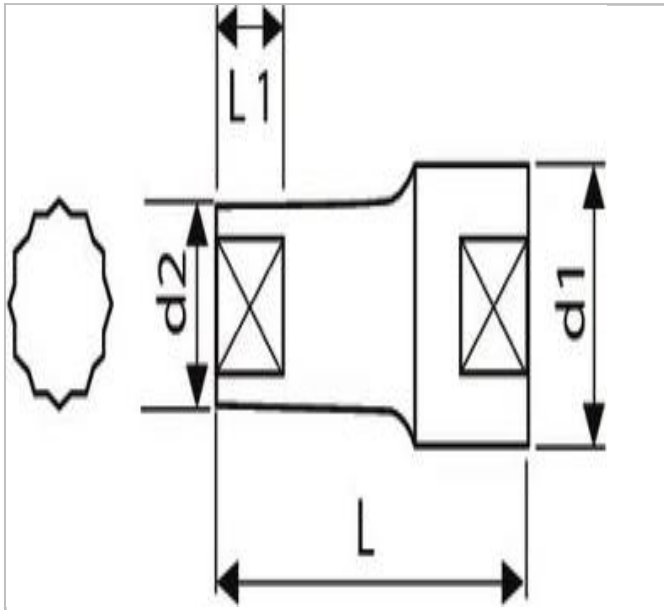

E117289 | EXPERT 1/2" 12-point long sockets - Metric

Description:

- ISO 2725-1
- DIN 3124
- ISO 1174-1
- ISO 1711-1
- ISO 691
- Chrome vanadium steel.
- OGV® profile: tightening torque applied to the sides rather than to the angles of the nut.
- High Chrome finish.
- For manual use.

	E117289
A [mm]	24
Diameter D2 [mm]	31.8
Diameter D1 [mm]	31.8
Length L [mm]	79.0
Length L1 [mm]	36.0
Weight [g]	255.0