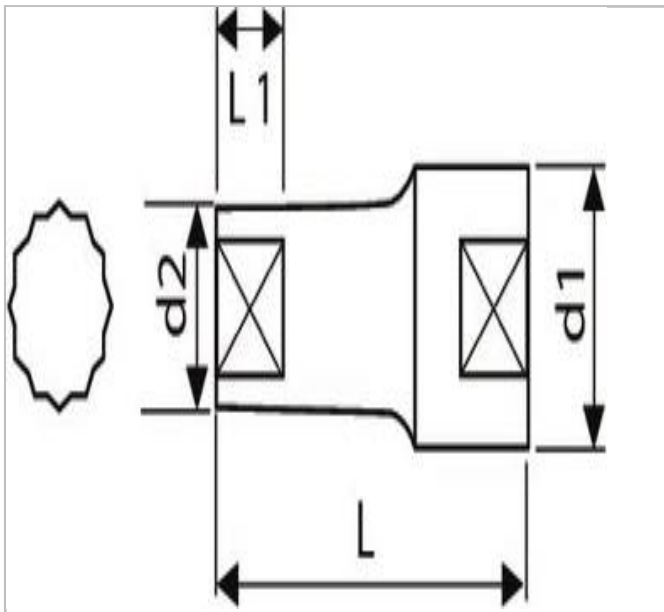

## E117288 | EXPERT 1/2" 12-point long sockets - Metric

### Description:

- ISO 2725-1
- DIN 3124
- ISO 1174-1
- ISO 1711-1
- ISO 691
- Chrome vanadium steel.
- OGV® profile: tightening torque applied to the sides rather than to the angles of the nut.
- High Chrome finish.
- For manual use.

	E117288
A [mm]	23
Diameter D2 [mm]	30.8
Diameter D1 [mm]	30.8
Length L [mm]	79.0
Length L1 [mm]	36.0
Weight [g]	232.0