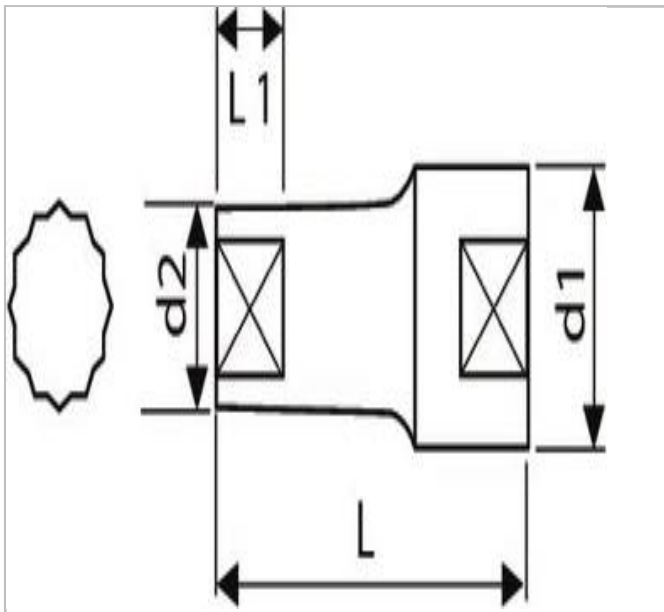

E117287 | EXPERT 1/2" 12-point long sockets - Metric

Description:

- ISO 2725-1
- DIN 3124
- ISO 1174-1
- ISO 1711-1
- ISO 691
- Chrome vanadium steel.
- OGV® profile: tightening torque applied to the sides rather than to the angles of the nut.
- High Chrome finish.
- For manual use.

	E117287
A [mm]	22
Diameter D2 [mm]	29.8
Diameter D1 [mm]	29.8
Length L [mm]	79.0
Length L1 [mm]	36.0
Weight [g]	215.0