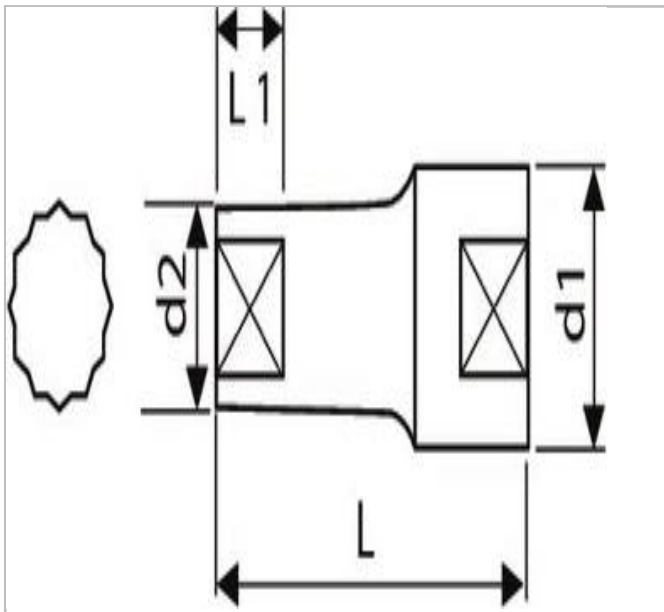

E117286 | EXPERT 1/2" 12-point long sockets - Metric

Description:

- ISO 2725-1
- DIN 3124
- ISO 1174-1
- ISO 1711-1
- ISO 691
- Chrome vanadium steel.
- OGV® profile: tightening torque applied to the sides rather than to the angles of the nut.
- High Chrome finish.
- For manual use.

	E117286
A [mm]	21
Diameter D2 [mm]	27.8
Diameter D1 [mm]	27.8
Length L [mm]	79.0
Length L1 [mm]	36.0
Weight [g]	200.0