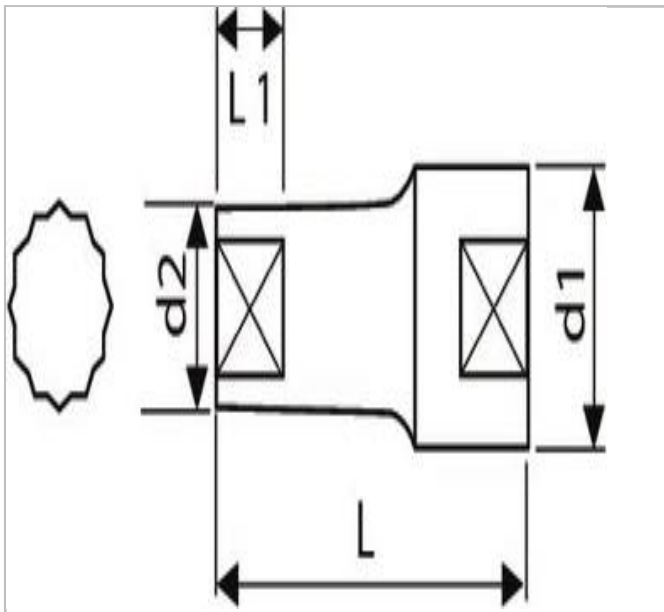

E117285 | EXPERT 1/2" 12-point long sockets - Metric

Description:

- ISO 2725-1
- DIN 3124
- ISO 1174-1
- ISO 1711-1
- ISO 691
- Chrome vanadium steel.
- OGV® profile: tightening torque applied to the sides rather than to the angles of the nut.
- High Chrome finish.
- For manual use.

	E117285
A [mm]	19
Diameter D2 [mm]	26.5
Diameter D1 [mm]	26.5
Length L [mm]	79.0
Length L1 [mm]	36.0
Weight [g]	160.0