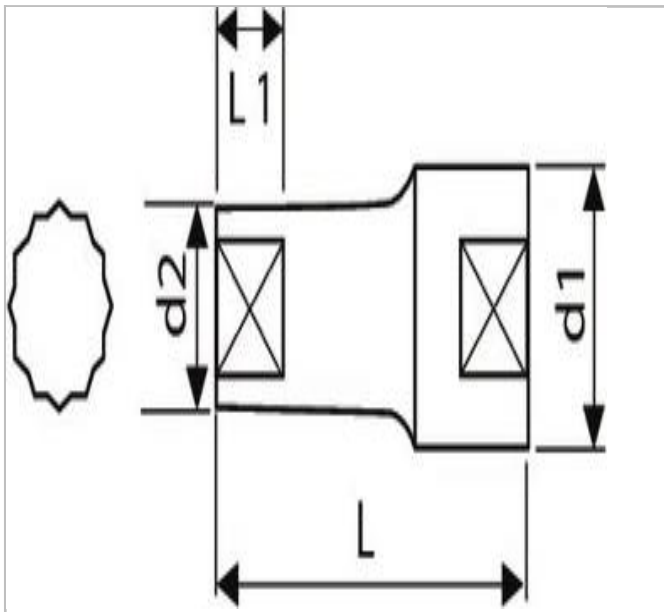

E117284 | EXPERT 1/2" 12-point long sockets - Metric

Description:

- ISO 2725-1
- DIN 3124
- ISO 1174-1
- ISO 1711-1
- ISO 691
- Chrome vanadium steel.
- OGV® profile: tightening torque applied to the sides rather than to the angles of the nut.
- High Chrome finish.
- For manual use.

	E117284
A [mm]	18
Diameter D2 [mm]	25.3
Diameter D1 [mm]	25.3
Length L [mm]	79.0
Length L1 [mm]	34.0
Weight [g]	160.0