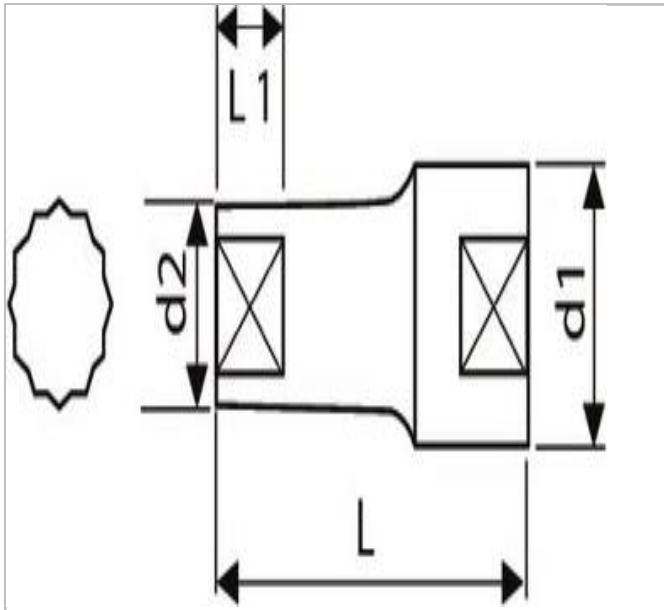

E117279 | EXPERT 1/2" 12-point long sockets - Metric

Description:

- ISO 2725-1
- DIN 3124
- ISO 1174-1
- ISO 1711-1
- ISO 691
- Chrome vanadium steel.
- OGV® profile: tightening torque applied to the sides rather than to the angles of the nut.
- High Chrome finish.
- For manual use.

	E117279
A [mm]	13
Diameter D2 [mm]	22.0
Diameter D1 [mm]	19.2
Length L [mm]	79.0
Length L1 [mm]	21.0
Weight [g]	115.0