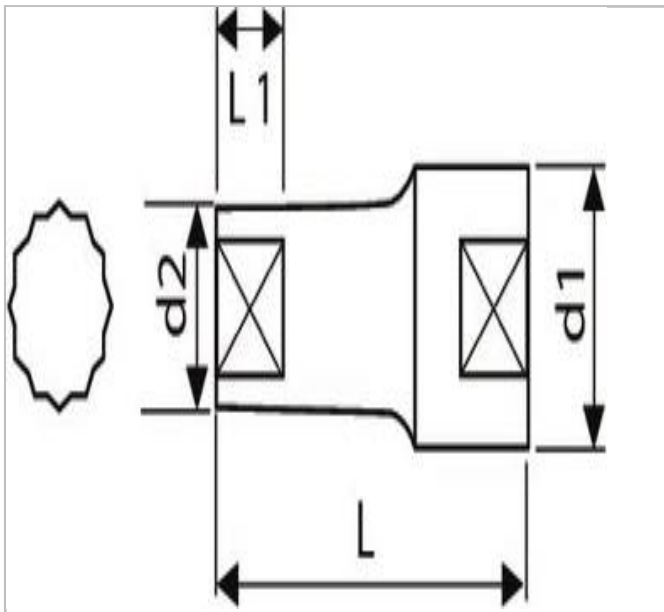

E117278 | EXPERT 1/2" 12-point long sockets - Metric

Description:

- ISO 2725-1
- DIN 3124
- ISO 1174-1
- ISO 1711-1
- ISO 691
- Chrome vanadium steel.
- OGV® profile: tightening torque applied to the sides rather than to the angles of the nut.
- High Chrome finish.
- For manual use.

	E117278
A [mm]	12
Diameter D2 [mm]	18.0
Diameter D1 [mm]	22.0
Length L [mm]	79.0
Length L1 [mm]	19.0
Weight [g]	105.0