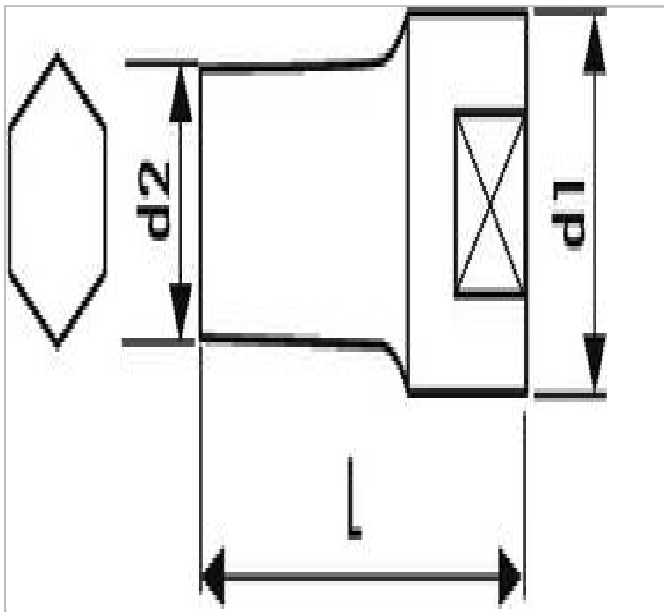

E117277 | EXPERT 1/2" 6-point long sockets - Metric

Description:

- Chrome vanadium steel.
- OGV® profile: tightening torque applied to the sides rather than to the angles of the nut.
- High Chrome finish.
- For manual use.

	E117277
A [mm]	30
Diameter D1 [mm]	39.8
Length L [mm]	79.0
Length L1 [mm]	36.0
Weight [g]	355.0