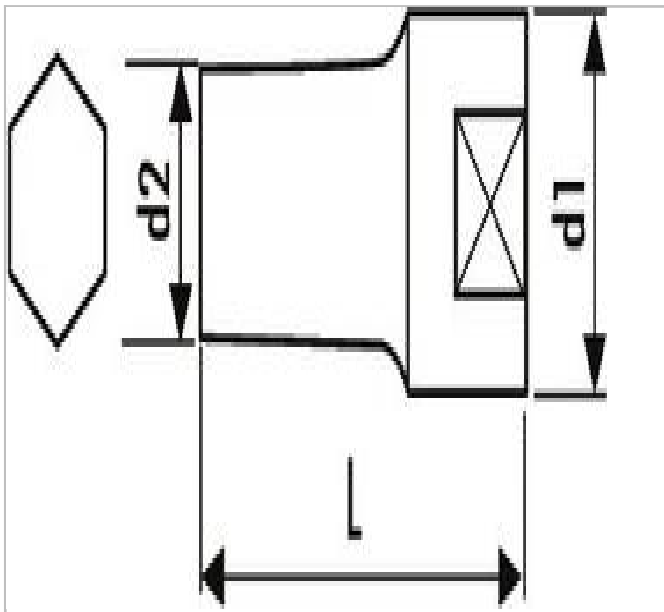

## E117276 | EXPERT 1/2" 6-point long sockets - Metric

### Description:

- Chrome vanadium steel.
- OGV® profile: tightening torque applied to the sides rather than to the angles of the nut.
- High Chrome finish.
- For manual use.

	E117276
A [mm]	27
Diameter D1 [mm]	35.8
Length L [mm]	79.0
Length L1 [mm]	36.0
Weight [g]	310.0