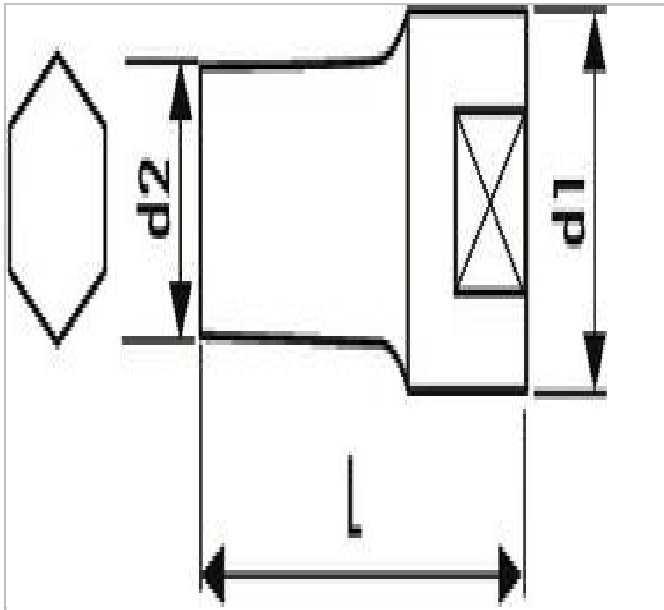

E117275 | EXPERT 1/2" 6-point long sockets - Metric

Description:

- Chrome vanadium steel.
- OGV® profile: tightening torque applied to the sides rather than to the angles of the nut.
- High Chrome finish.
- For manual use.

	E117275
A [mm]	24
Diameter D1 [mm]	31.8
Length L [mm]	79.0
Length L1 [mm]	36.0
Weight [g]	255.0