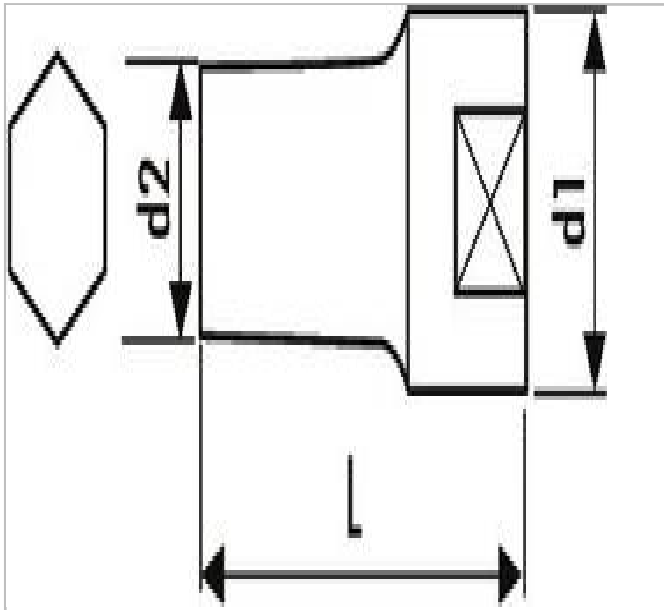

E117274 | EXPERT 1/2" 6-point long sockets - Metric

Description:

- Chrome vanadium steel.
- OGV® profile: tightening torque applied to the sides rather than to the angles of the nut.
- High Chrome finish.
- For manual use.

	E117274
A [mm]	22
Diameter D1 [mm]	29.8
Length L [mm]	79.0
Length L1 [mm]	36.0
Weight [g]	215.0