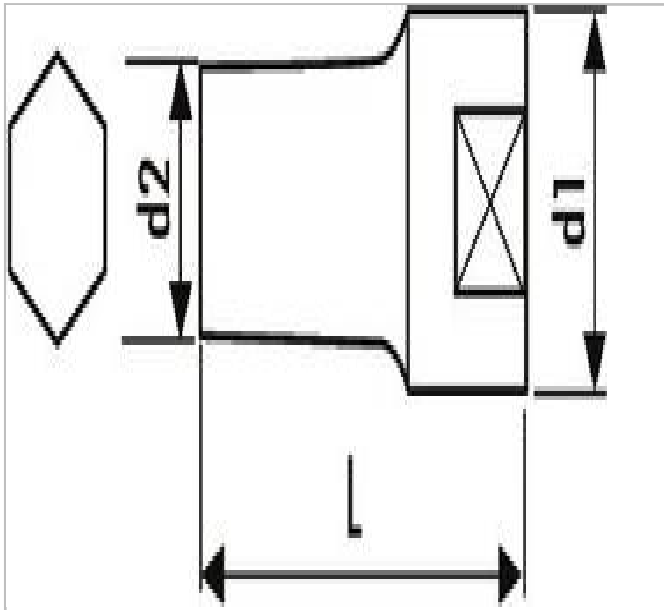

E117273 | EXPERT 1/2" 6-point long sockets - Metric

Description:

- Chrome vanadium steel.
- OGV® profile: tightening torque applied to the sides rather than to the angles of the nut.
- High Chrome finish.
- For manual use.

	E117273
A [mm]	21
Diameter D1 [mm]	27.8
Length L [mm]	79.0
Length L1 [mm]	36.0
Weight [g]	200.0