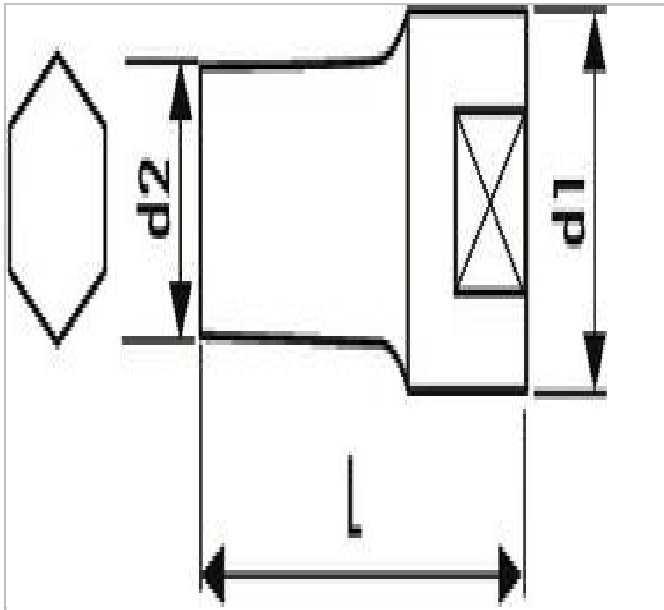

E117272 | EXPERT 1/2" 6-point long sockets - Metric

Description:

- Chrome vanadium steel.
- OGV® profile: tightening torque applied to the sides rather than to the angles of the nut.
- High Chrome finish.
- For manual use.

	E117272
A [mm]	19
Diameter D1 [mm]	26.5
Length L [mm]	79.0
Length L1 [mm]	36.0
Weight [g]	160.0