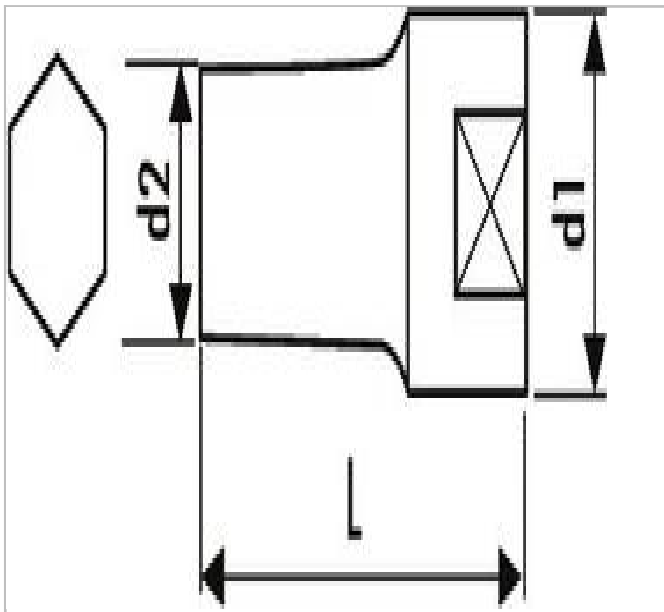

E117271 | EXPERT 1/2" 6-point long sockets - Metric

Description:

- Chrome vanadium steel.
- OGV® profile: tightening torque applied to the sides rather than to the angles of the nut.
- High Chrome finish.
- For manual use.

	E117271
A [mm]	18
Diameter D1 [mm]	25.3
Length L [mm]	79.0
Length L1 [mm]	34.0
Weight [g]	160.0