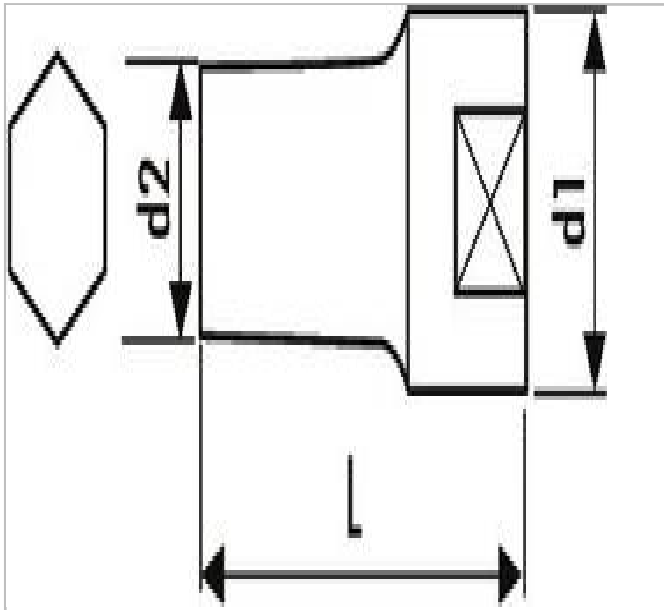

E117270 | EXPERT 1/2" 6-point long sockets - Metric

Description:

- Chrome vanadium steel.
- OGV® profile: tightening torque applied to the sides rather than to the angles of the nut.
- High Chrome finish.
- For manual use.

	E117270
A [mm]	17
Diameter D1 [mm]	24.0
Length L [mm]	79.0
Length L1 [mm]	34.0
Weight [g]	140.0