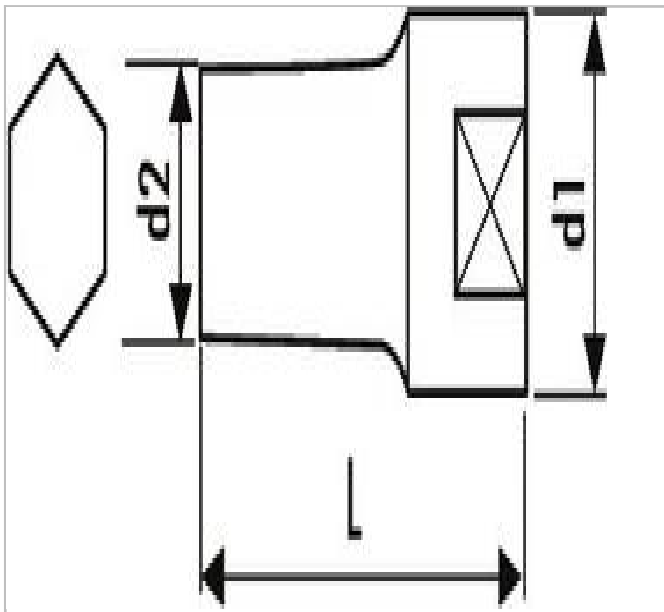

E117269 | EXPERT 1/2" 6-point long sockets - Metric

Description:

- Chrome vanadium steel.
- OGV® profile: tightening torque applied to the sides rather than to the angles of the nut.
- High Chrome finish.
- For manual use.

	E117269
A [mm]	16
Diameter D1 [mm]	23.3
Length L [mm]	79.0
Length L1 [mm]	31.0
Weight [g]	128.0