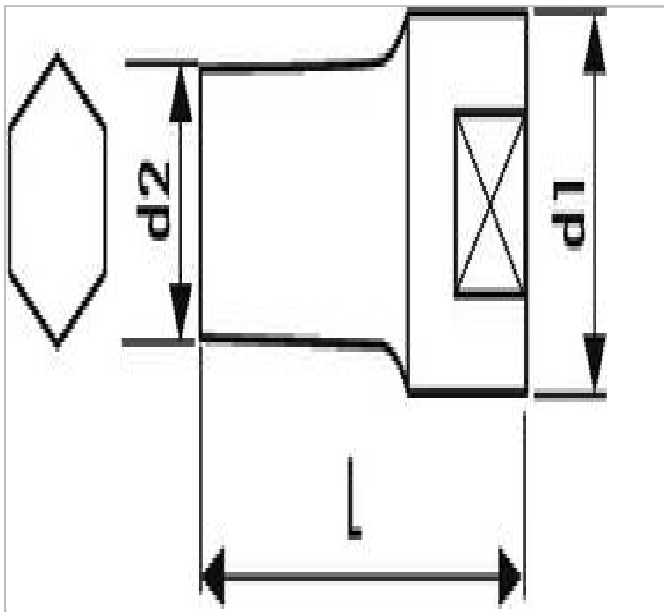

E117268 | EXPERT 1/2" 6-point long sockets - Metric

Description:

- Chrome vanadium steel.
- OGV® profile: tightening torque applied to the sides rather than to the angles of the nut.
- High Chrome finish.
- For manual use.

	E117268
A [mm]	15
Diameter D1 [mm]	22.0
Length L [mm]	79.0
Length L1 [mm]	28.0
Weight [g]	125.0