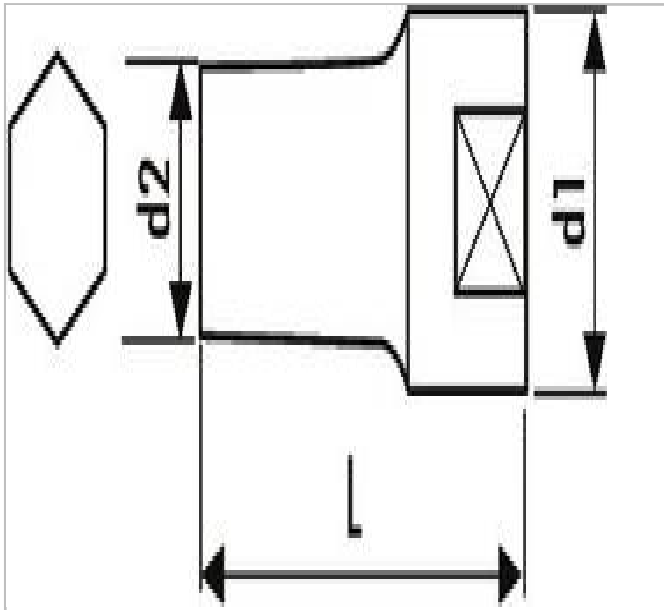

E117267 | EXPERT 1/2" 6-point long sockets - Metric

Description:

- Chrome vanadium steel.
- OGV® profile: tightening torque applied to the sides rather than to the angles of the nut.
- High Chrome finish.
- For manual use.

	E117267
A [mm]	14
Diameter D1 [mm]	22.0
Length L [mm]	79.0
Length L1 [mm]	25.0
Weight [g]	120.0