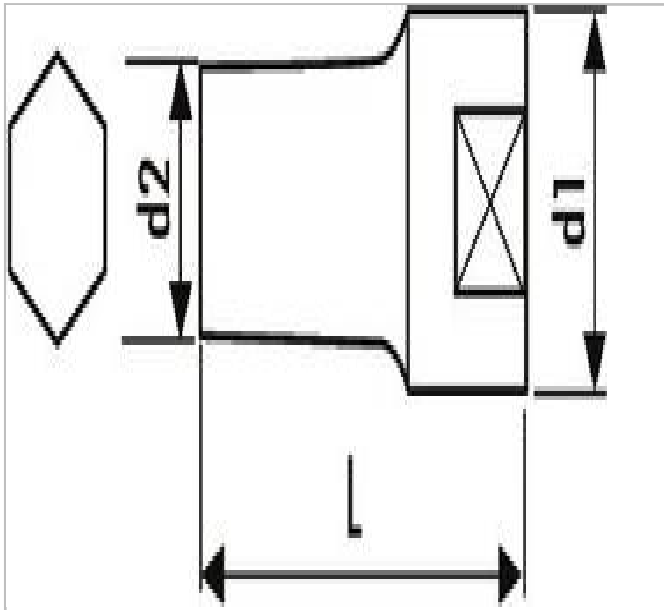

E117266 | EXPERT 1/2" 6-point long sockets - Metric

Description:

- Chrome vanadium steel.
- OGV® profile: tightening torque applied to the sides rather than to the angles of the nut.
- High Chrome finish.
- For manual use.

	E117266
A [mm]	13
Diameter D1 [mm]	22.0
Length L [mm]	79.0
Length L1 [mm]	21.0
Weight [g]	115.0