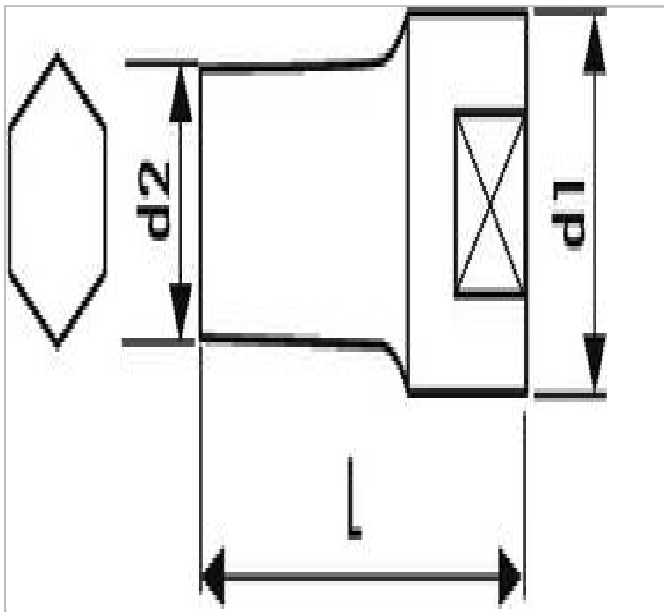

## E117265 | EXPERT 1/2" 6-point long sockets - Metric

### Description:

- Chrome vanadium steel.
- OGV® profile: tightening torque applied to the sides rather than to the angles of the nut.
- High Chrome finish.
- For manual use.

	E117265
A [mm]	12
Diameter D1 [mm]	22.0
Length L [mm]	79.0
Length L1 [mm]	19.0
Weight [g]	105.0