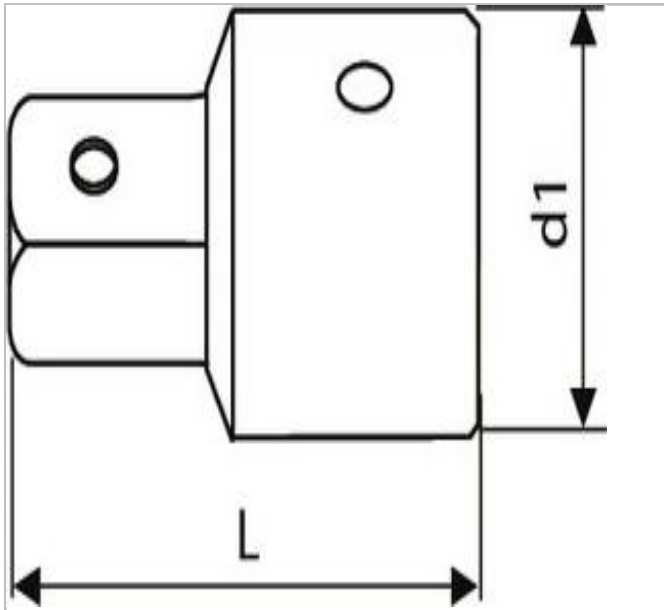

E117263 | EXPERT 1/2" to 3/4" coupler

Description:

- ISO 3316
- DIN 3123
- ISO 1174-1
- Chrome vanadium steel.
- High Chrome finish.
- For manual use.

	E117263
Diameter D1 [mm]	25.2
Diameter D2 [mm]	12.7
Length L [mm]	42.0
Weight [g]	75.0
Height H [mm]	28.0