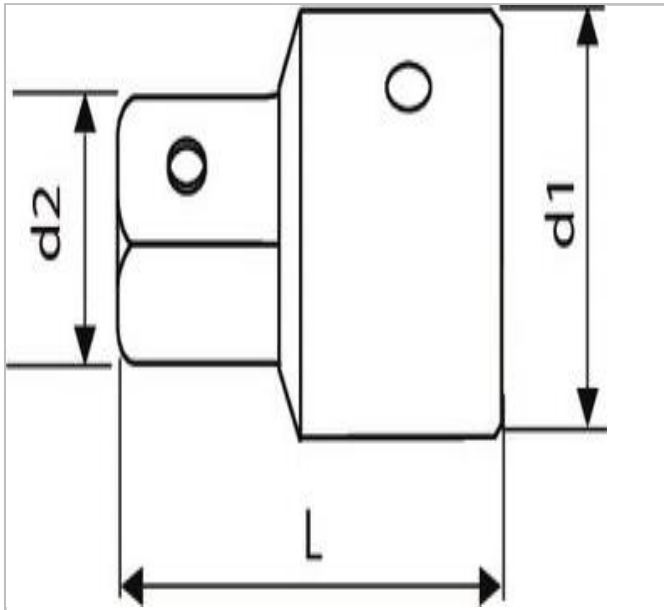

E117262 | EXPERT 1/2" to 3/8" coupler

Description:

- ISO 3316
- DIN 3123
- ISO 1174-1
- Chrome vanadium steel.
- High Chrome finish.
- For manual use.

	E117262
Diameter D1 [mm]	22.0
Diameter D2 [mm]	12.7
Length L [mm]	34.5
Weight [g]	46.0
Height H [mm]	25.0