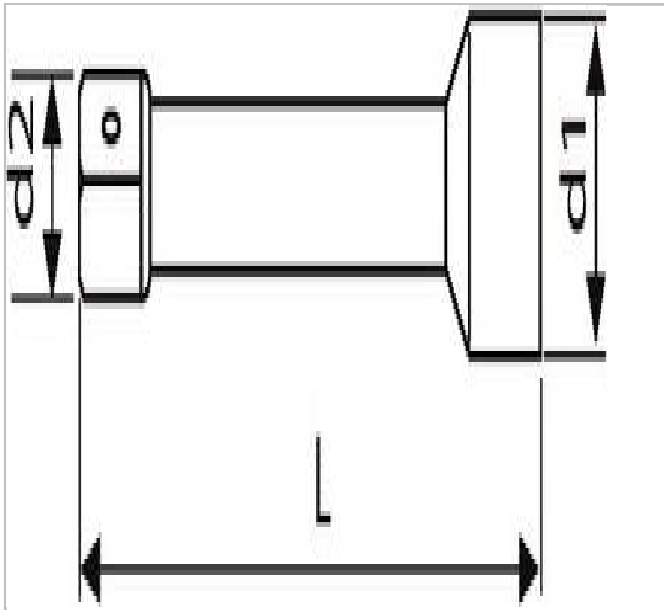

E117261 | EXPERT 1/2" extensions

Description:

- ISO 3315
- DIN 3122
- ISO 1174-1
- Chrome vanadium steel.
- High Chrome finish.
- For manual use.

	E117261
Diameter D1 [mm]	22.5
Diameter D2 [mm]	12.7
Length L [mm]	250.0
Weight [g]	405.0
Height H [mm]	19.0