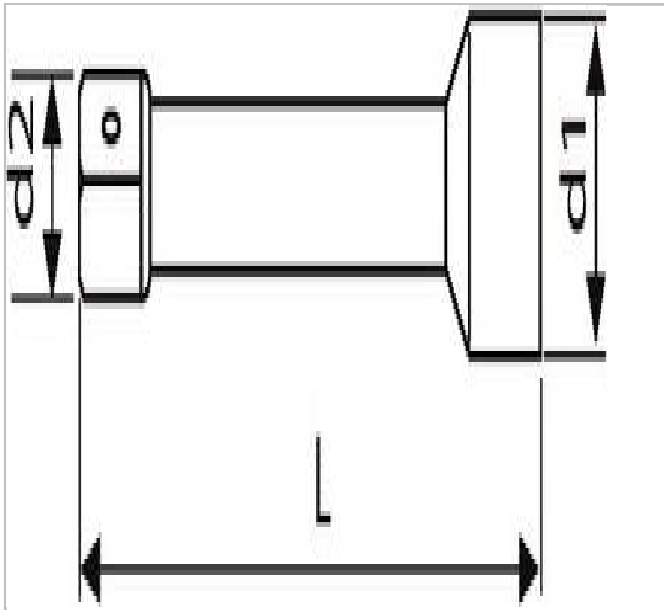

E117260 | EXPERT 1/2" extensions

Description:

- ISO 3315
- DIN 3122
- ISO 1174-1
- Chrome vanadium steel.
- High Chrome finish.
- For manual use.

	E117260
Weight [Kg]	0.22
Length [mm]	130
Driver Size [Square]	1/2" Square
Grade ["]	Non-Impact