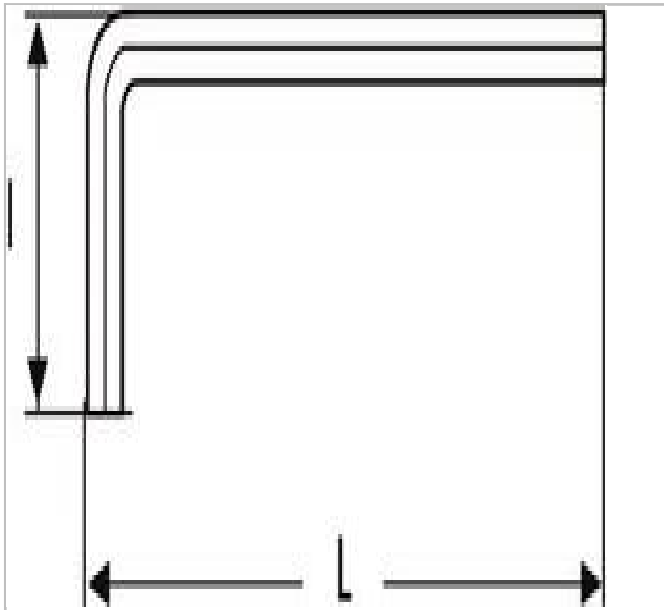

E113999 | EXPERT Torx® keys

Description:

- ACUMENT TMD 702
- Finish: black phosphate.

	E113999
Length L [mm]	76.0
Height H [mm]	0.0
Weight [g]	20.0