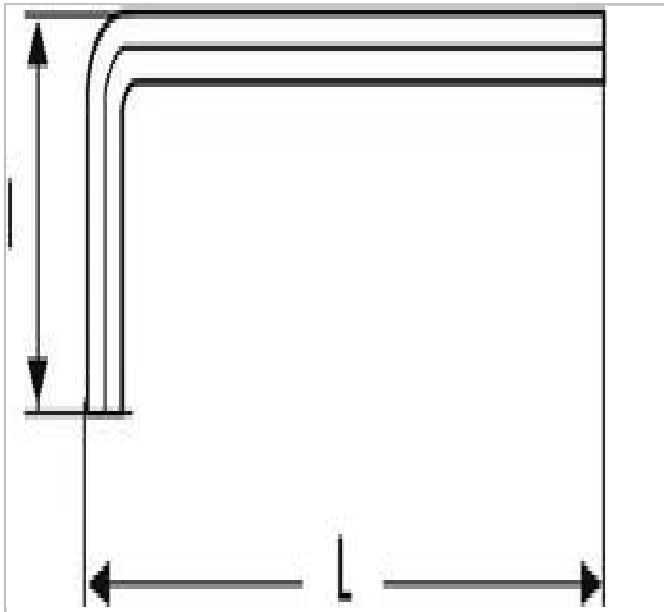

E113998 | EXPERT Torx® keys

Description:

- ACUMENT TMD 702
- Finish: black phosphate.

	E113998
Length L [mm]	69.0
Height H [mm]	0.0
Weight [g]	15.0