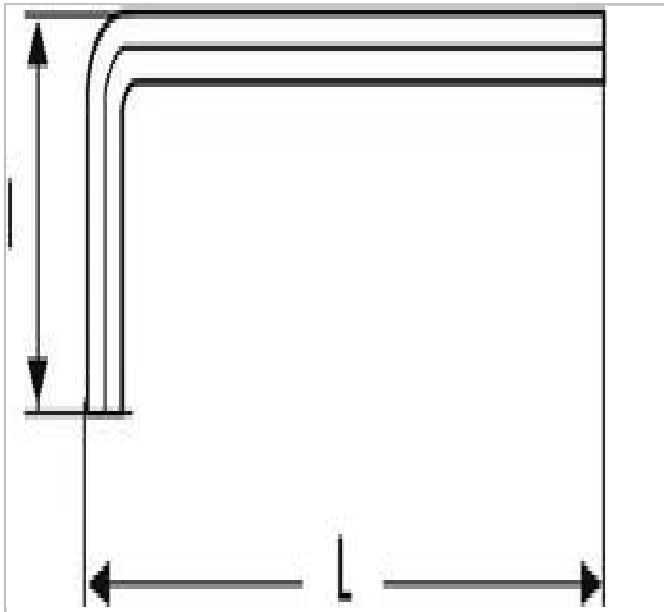

E113997 | EXPERT Torx® keys

Description:

- ACUMENT TMD 702
- Finish: black phosphate.

	E113997
Length L [mm]	66.0
Height H [mm]	0.0
Weight [g]	9.0