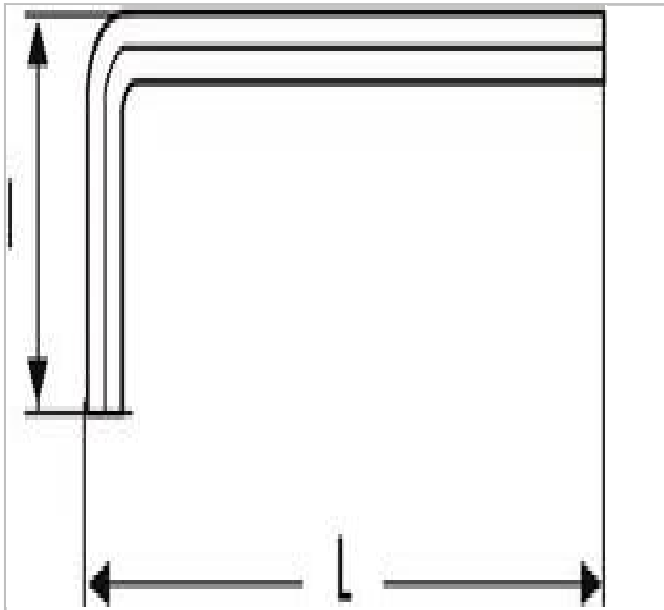

### Description:

- ACUMENT TMD 702
- Finish: black phosphate.

	E113994
Length L [mm]	54.0
Height H [mm]	0.0
Weight [g]	4.0