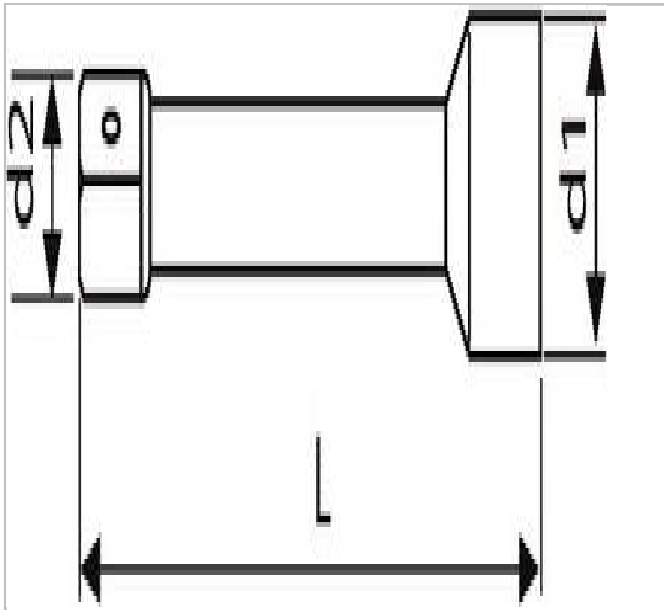

E113850 | EXPERT 3/8" extensions

Description:

- ISO 3315
- DIN 3122
- ISO 1174-1
- Chrome vanadium steel.
- High Chrome finish.
- For manual use.

	E113850
Diameter D1 [mm]	17.0
Length L [mm]	125.0
Weight [Kg]	0.12
Diameter D2 [mm]	12.3