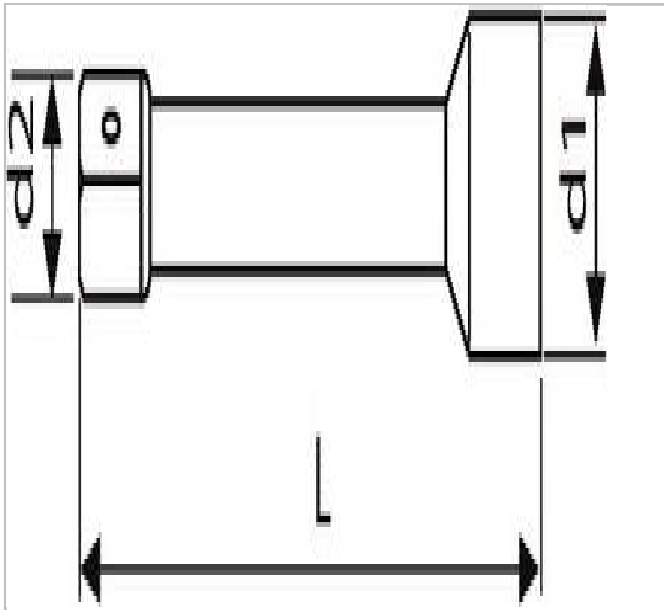

E113824 | EXPERT 3/4" extensions

Description:

- ISO 3316
- DIN 3123
- ISO 1174-1
- Matt Chrome finish.
- Chrome vanadium steel.
- For manual use.

|  | E113824 |
|--|---------|
| Length L [mm] | 400.0 |
| Diameter D1 [mm] | 35.5 |
| Weight [g] | 620.0 |