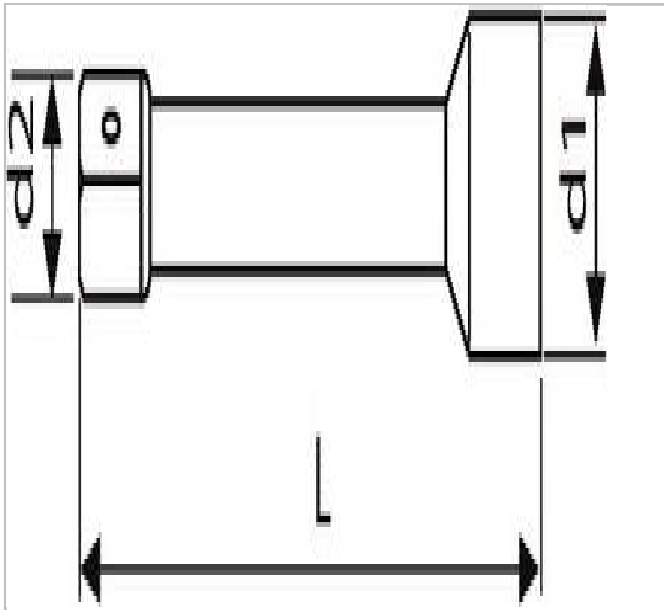

E113823 | EXPERT 3/4" extensions

Description:

- ISO 3316
- DIN 3123
- ISO 1174-1
- Matt Chrome finish.
- Chrome vanadium steel.
- For manual use.

	E113823
Length L [mm]	200.0
Diameter D1 [mm]	35.5
Diameter D2 [mm]	25.0
Weight [g]	1130.0